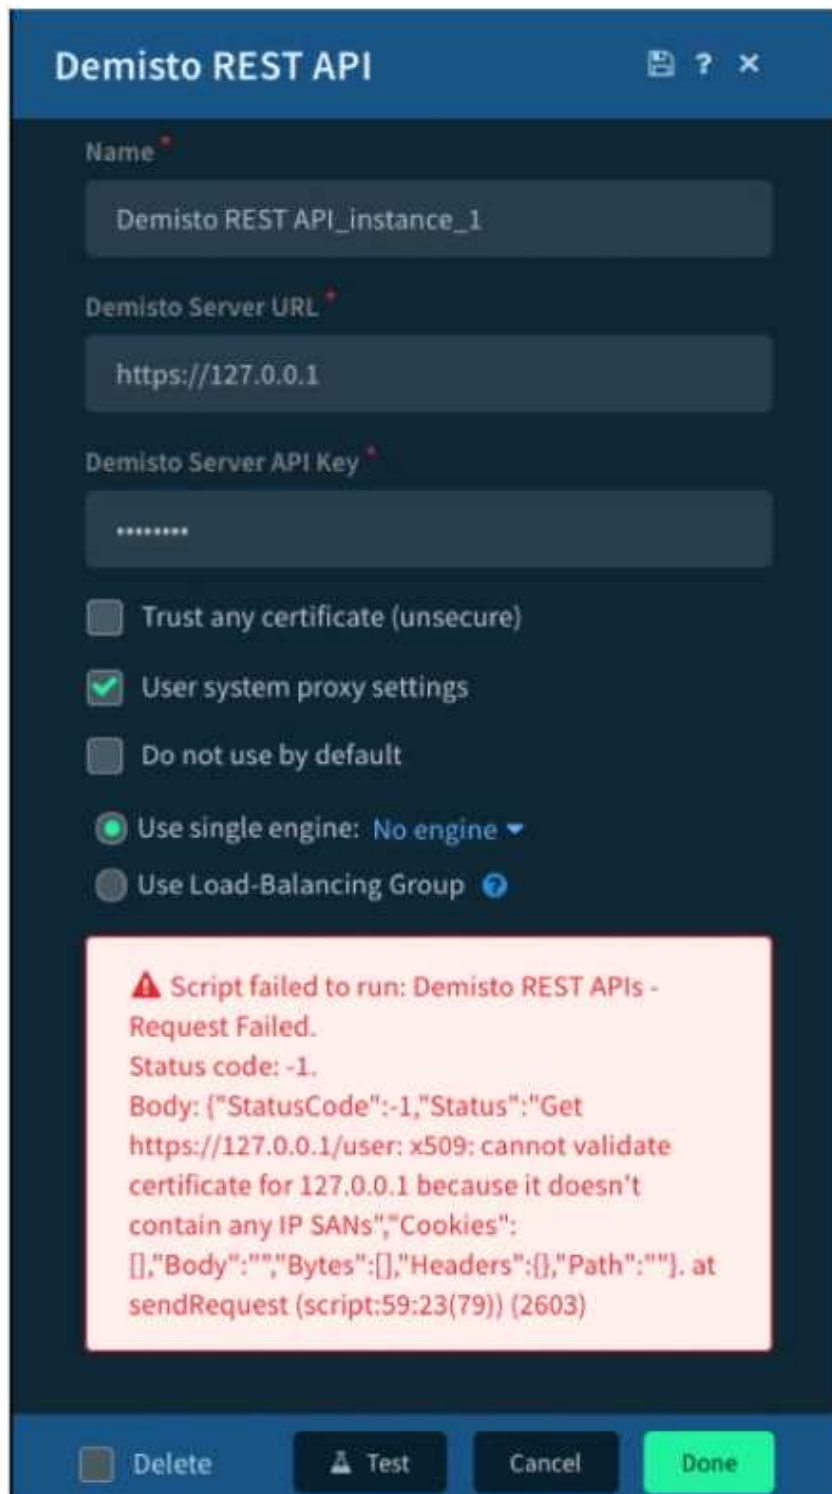

- A. add paloaltonetworks.com to the SSL Decryption Exclusion list
- B. enable SSL decryption
- C. disable SSL decryption
- D. reinstall the root CA certificate

Answer: C

Question: 4

Given the exception thrown in the accompanying image by the Demisto REST API integration, which action would most likely solve the problem?